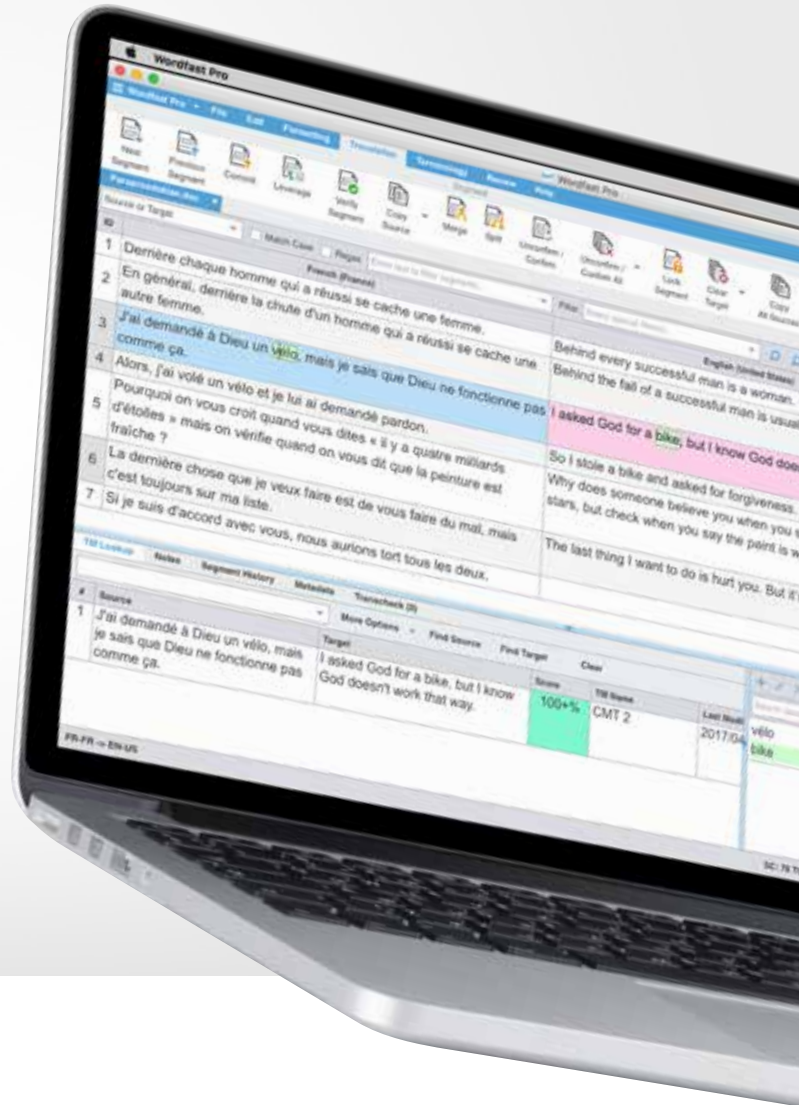

PRO

THE MOST POWERFUL TRANSLATION MEMORY TOOL FOR ANY PLATFORM

Wordfast Pro is our latest standalone, multi-platform TM tool designed to address the needs of translators, language service providers and multinational corporations. Wordfast Pro offers a complete translation environment that stores your translated content for reuse on future projects, thereby maximizing efficiency, increasing overall consistency, and reducing translation costs.

BENEFITS

COMPATIBLE

Unlike other major TM tools, Wordfast Pro runs natively on **Windows**, **Mac** and **Linux**. Wordfast Pro is also compatible with industry-standard exchange formats, allowing for easy collaboration with colleagues and seamless integration with any customer's workflow.

USER-FRIENDLY

Wordfast Pro's intuitive design and customizable interface leads to a greatly accelerated learning curve for users. Proficiency is made instantaneous by offering users customizable shortcut key mappings. The result is a user-friendly TM system that can be adopted quickly.

VERSATILE

Wordfast Pro supports an ever-growing list of file formats, including MS Office, Adobe InDesign, FrameMaker, PDF, HTML, XML, XLIFF, SRT, and more. Users can drag and drop files right into the Wordfast Pro interface to create a project and start translating instantly.